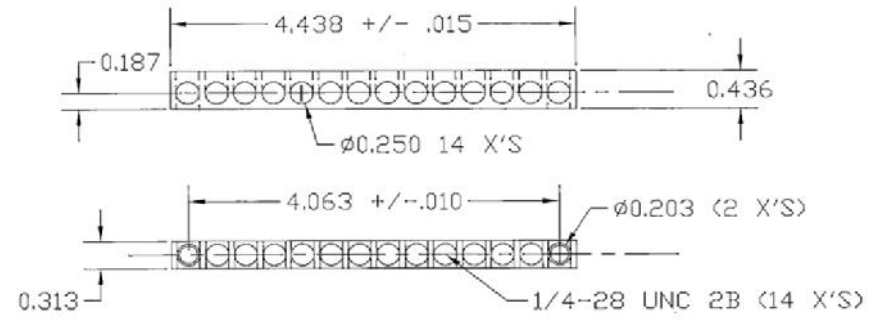

## Copper Neutral Bars - 4C-14(14114)

**Drawn - SD**  
**Approved - KM**  
**Material - Copper Bar / Steel Screws**  
**Title - Copper Neutral Bar**

Part Number	Wire Range	L	W	H	Hole Spacing	Screw Size
4C-14(14114)	4-14 AWG	4.4380	0.3130	0.4360	0.3120	1/4-28